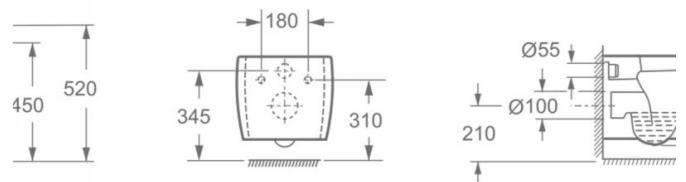

Evora

Ref. 4549

520x370x345 mm

Features

Wall - hung WC
Removable thermoset cover
Soft close
Weight 26kg | Units per palet 18